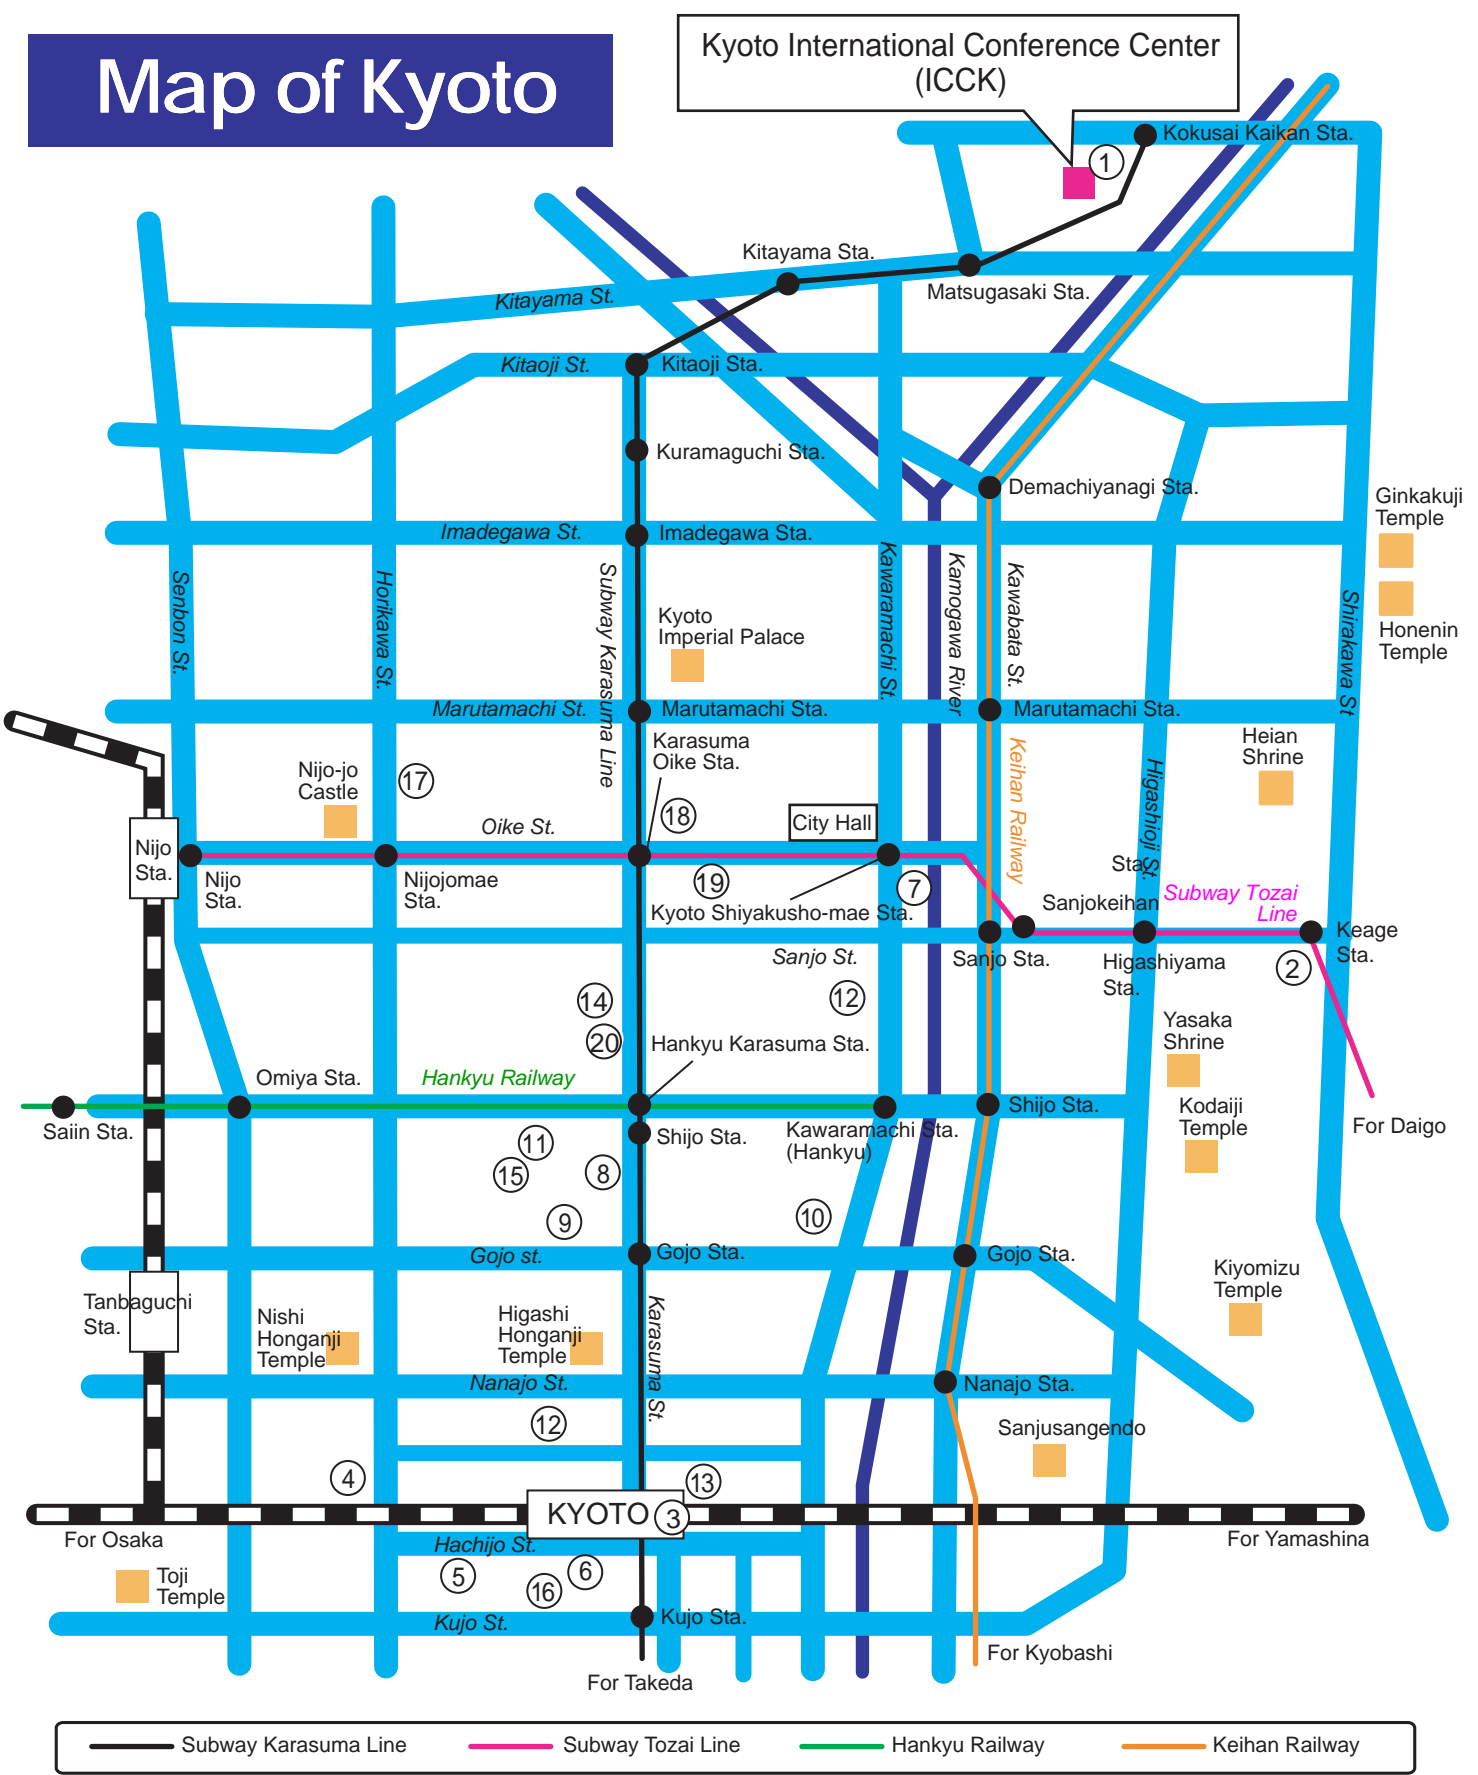

# Map of Kyoto

Kyoto International Conference Center (ICCK)

- |                            |                                   |                                   |
|----------------------------|-----------------------------------|-----------------------------------|
| ① Grand Prince Hotel Kyoto | ② The Westin Miyako Kyoto         | ③ Hotel Granvia Kyoto             |
| ④ Rihga Royal Hotel Kyoto  | ⑤ New Miyako Hotel                | ⑥ Hotel Keihan Kyoto              |
| ⑦ Kyoto Royal Hotel & Spa  | ⑧ Karasuma Kyoto Hotel            | ⑨ Aranvert Hotel Kyoto            |
| ⑩ Hotel Rich Kyoto         | ⑪ Court Hotel Kyoto Shijio        | ⑫ Hotel Unizo Kyoto               |
| ⑬ Kyoto Dai-ni Tower Hotel | ⑭ Mitsui Garden Hotel Kyoto Sanjo | ⑮ Mitsui Garden Hotel Kyoto Shijo |
| ⑯ Kyoto Daiichi Hotel      | ⑰ Kyoto Kokusai Hotel             | ⑱ Hearton Hotel                   |
| ⑳ Hotel Gimmond            | ㉑ Hotel Monterey Kyoto            |                                   |